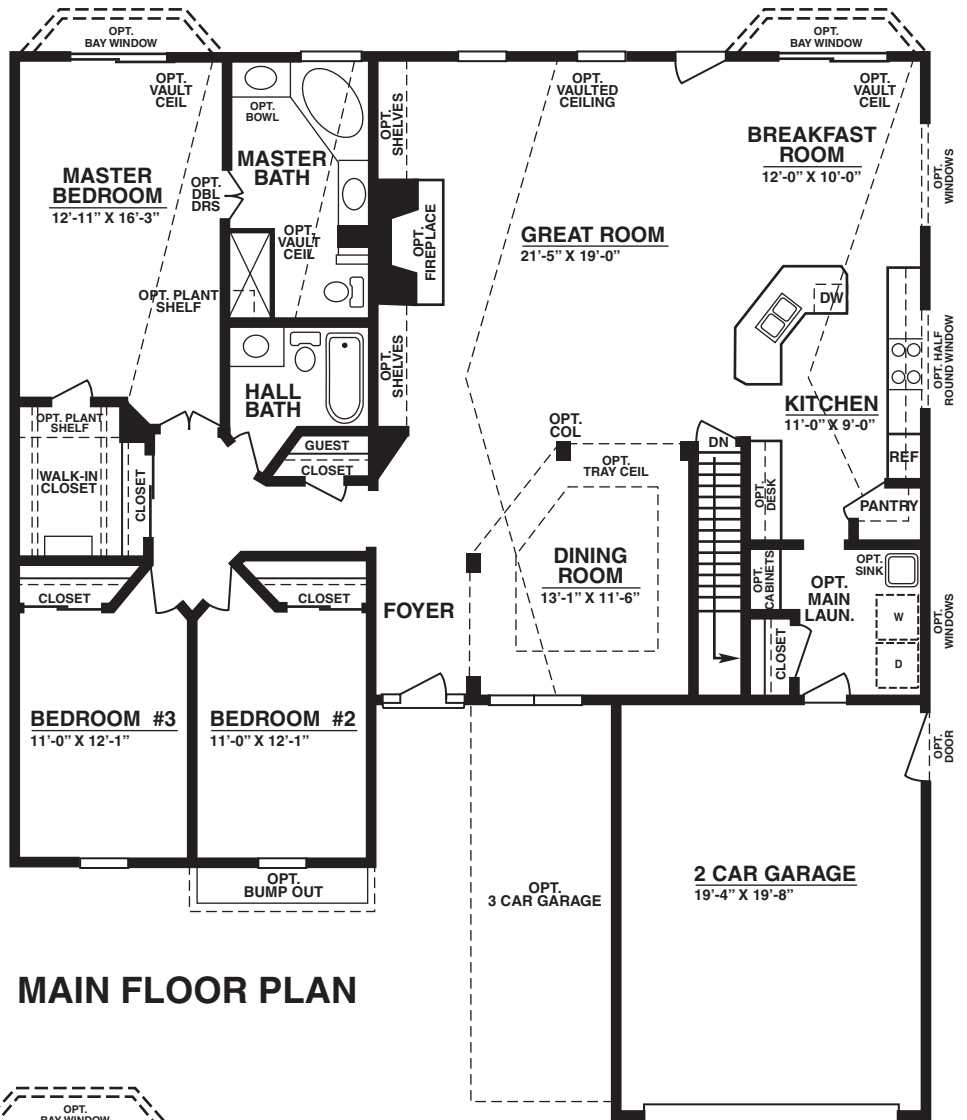

Taylor

2040 Approx. Sq. Ft.

MAIN FLOOR PLAN

OPTIONAL ATRIUM PLAN

OPTIONAL HALF BATH