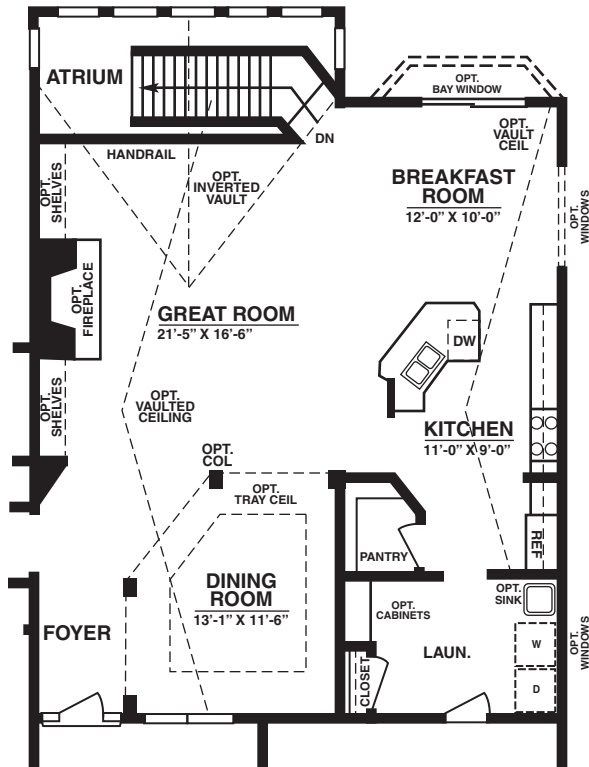

Taylor

2040 Approx. Sq. Ft.

MAIN FLOOR PLAN

OPTIONAL ATRIUM PLAN

OPTIONAL HALF BATH