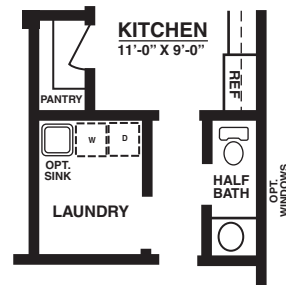

Taylor

2040 Approx. Sq. Ft.

MAIN FLOOR PLAN

OPTIONAL ATRIUM PLAN

OPTIONAL HALF BATH