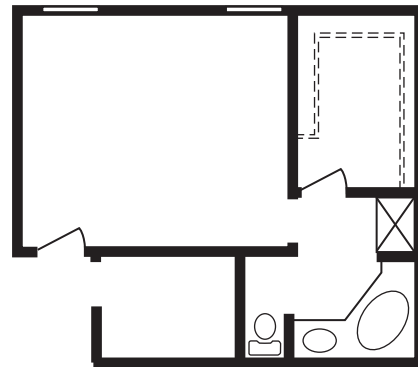

Brittany

1441 Approx. Sq. Ft.

MAIN FLOOR PLAN

OPT. LUXURY BATH