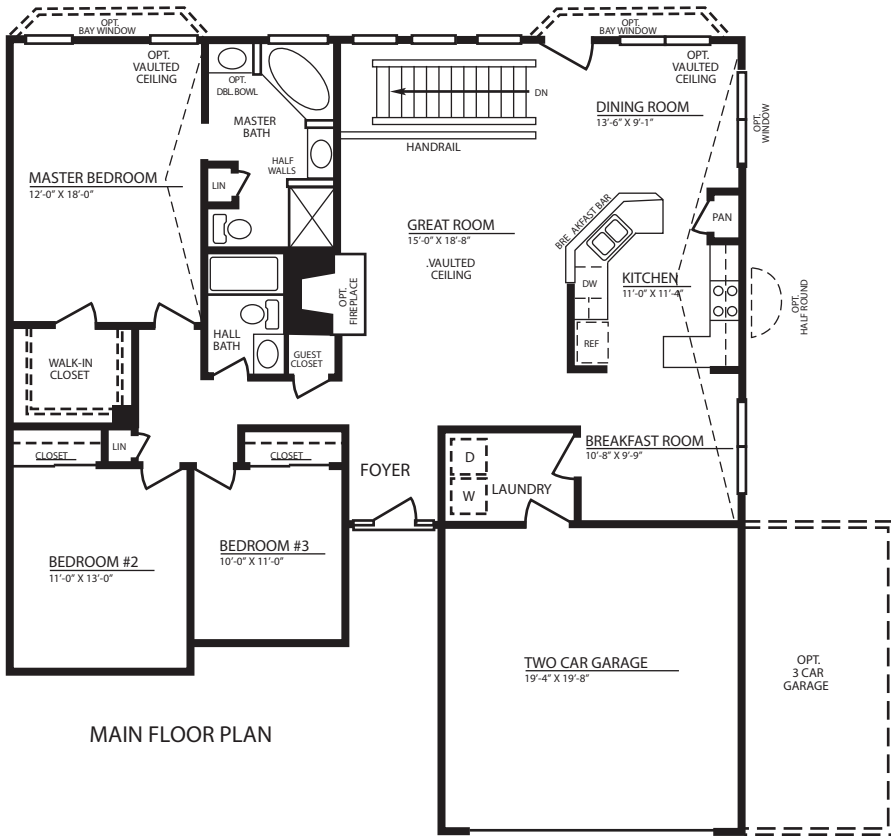

# Brooke

1700 Approx. Sq. Ft.

MAIN FLOOR PLAN

ALT. MAIN FLOOR PLAN

# Brooke

1700 Approx. Sq. Ft.