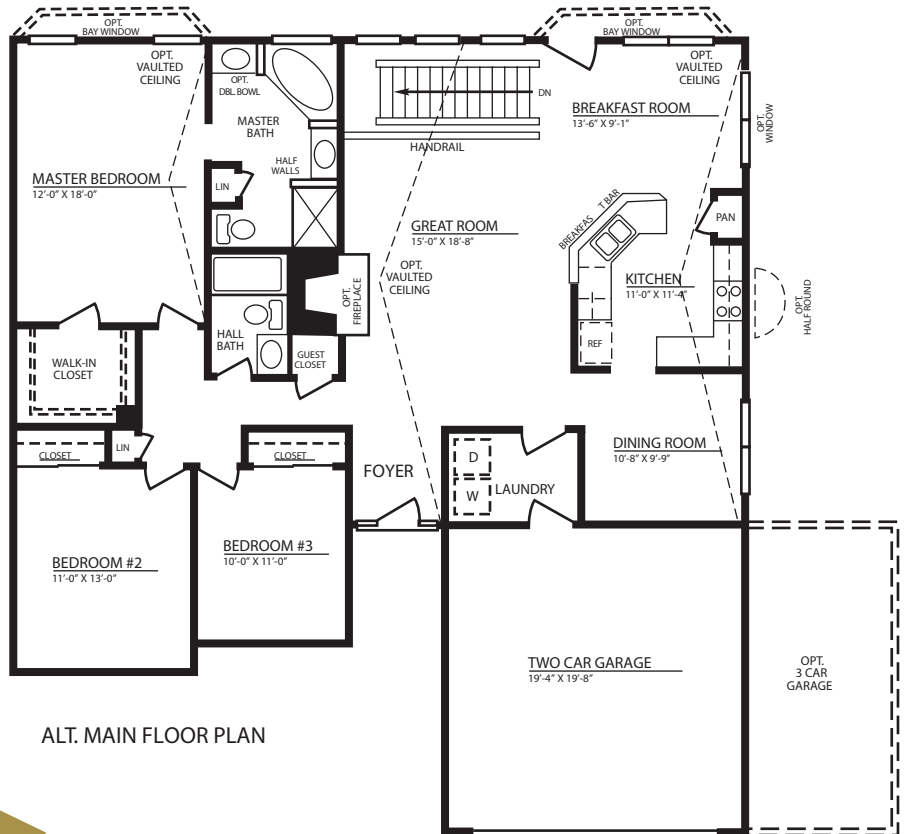

# Brooke

1700 Approx. Sq. Ft.

MAIN FLOOR PLAN

ALT. MAIN FLOOR PLAN

# Brooke

1700 Approx. Sq. Ft.