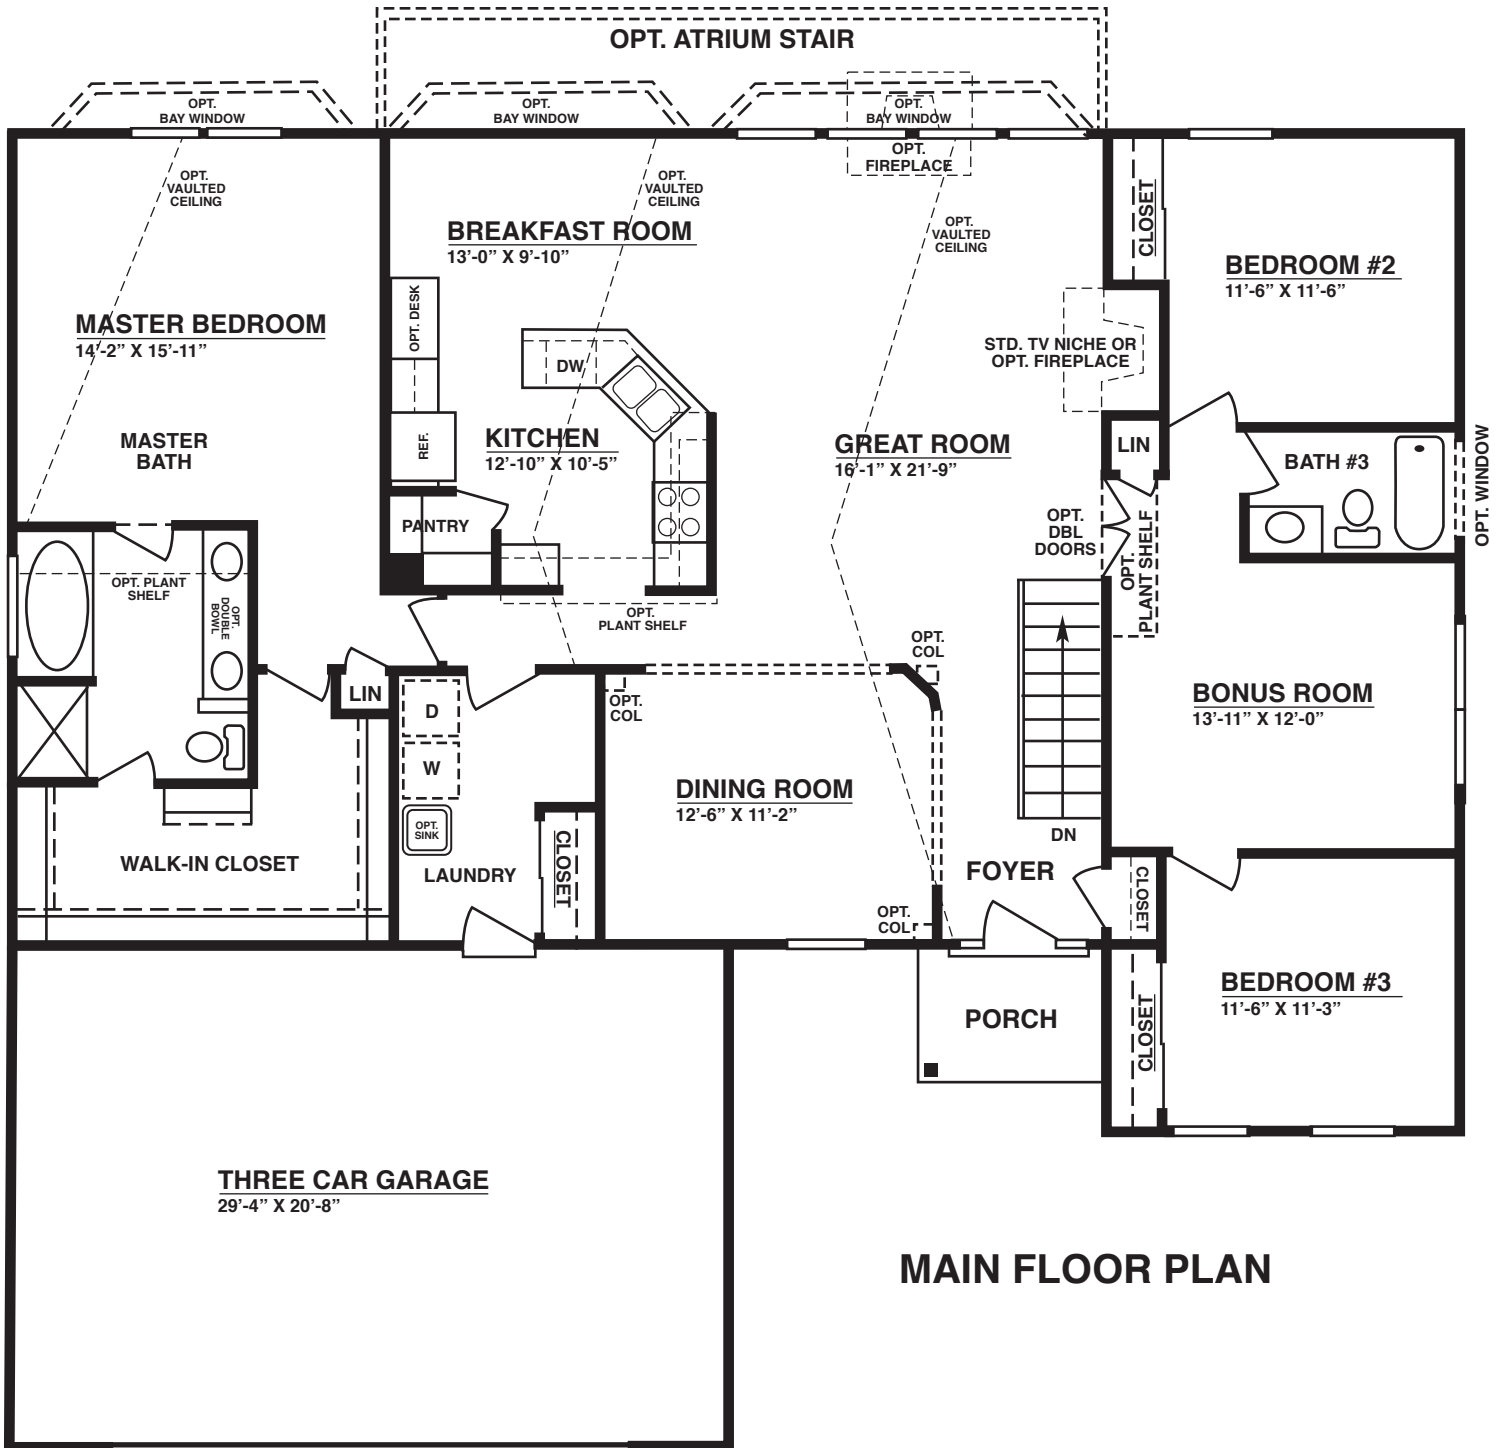

Richard II

2100 Approx. Sq. Ft.

MAIN FLOOR PLAN

Richard II

2100 Approx. Sq. Ft.

OPT. 4 BEDROOM PLAN

OPT. 3 BEDROOM PLAN WITH STUDY / LIVING ROOM

OPT. 3 BEDROOM PLAN WITH JACK-N-JILL BATH