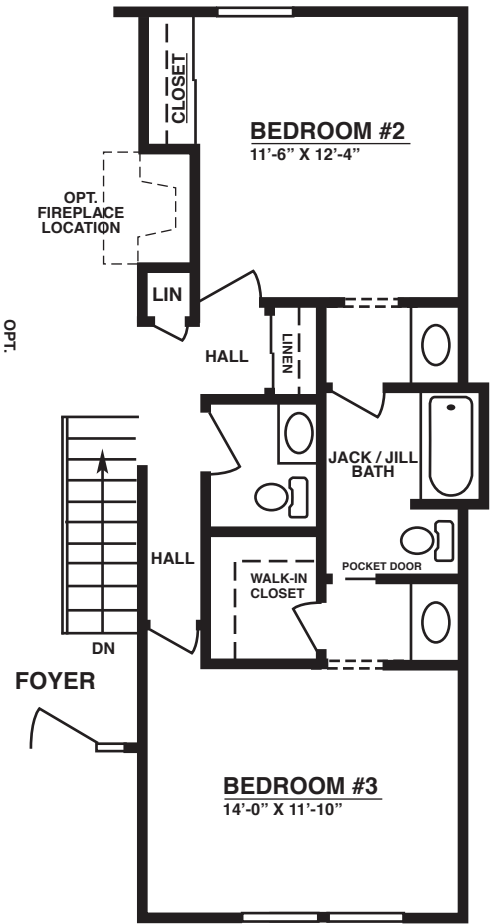

Richard II

2100 Approx. Sq. Ft.

MAIN FLOOR PLAN

Richard II

2100 Approx. Sq. Ft.

OPT. 4 BEDROOM PLAN

OPT. 3 BEDROOM PLAN WITH STUDY / LIVING ROOM

OPT. 3 BEDROOM PLAN WITH JACK-N-JILL BATH