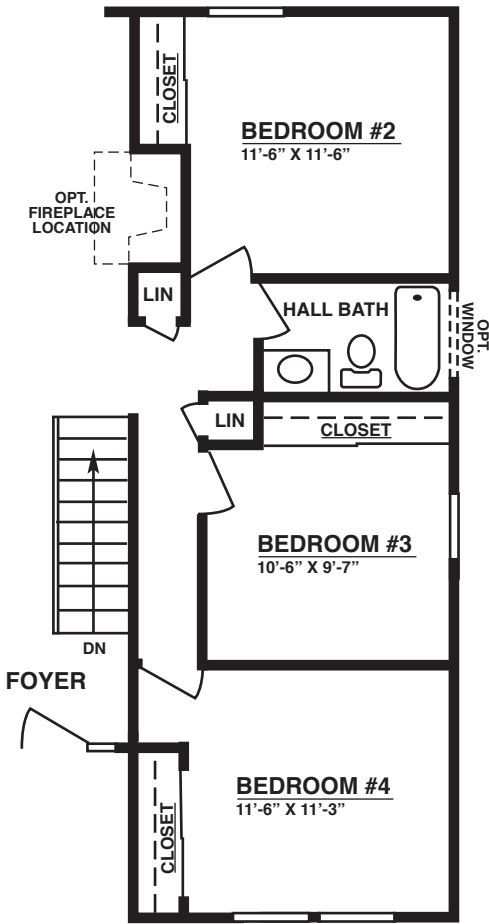

Richard II

2100 Approx. Sq. Ft.

MAIN FLOOR PLAN

Richard II

2100 Approx. Sq. Ft.

OPT. 4 BEDROOM PLAN

OPT. 3 BEDROOM PLAN WITH STUDY / LIVING ROOM

OPT. 3 BEDROOM PLAN WITH JACK-N-JILL BATH