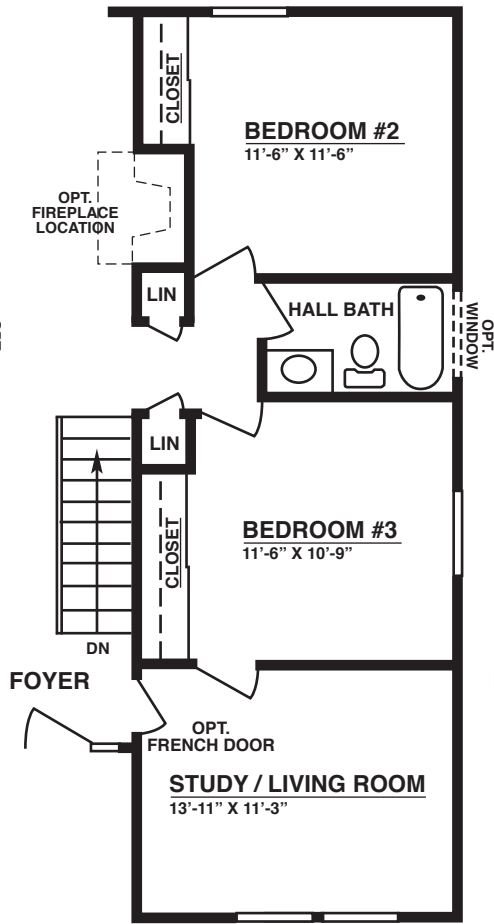

Richard II

2100 Approx. Sq. Ft.

MAIN FLOOR PLAN

Richard II

2100 Approx. Sq. Ft.

OPT. 4 BEDROOM PLAN

OPT. 3 BEDROOM PLAN WITH STUDY / LIVING ROOM

OPT. 3 BEDROOM PLAN WITH JACK-N-JILL BATH